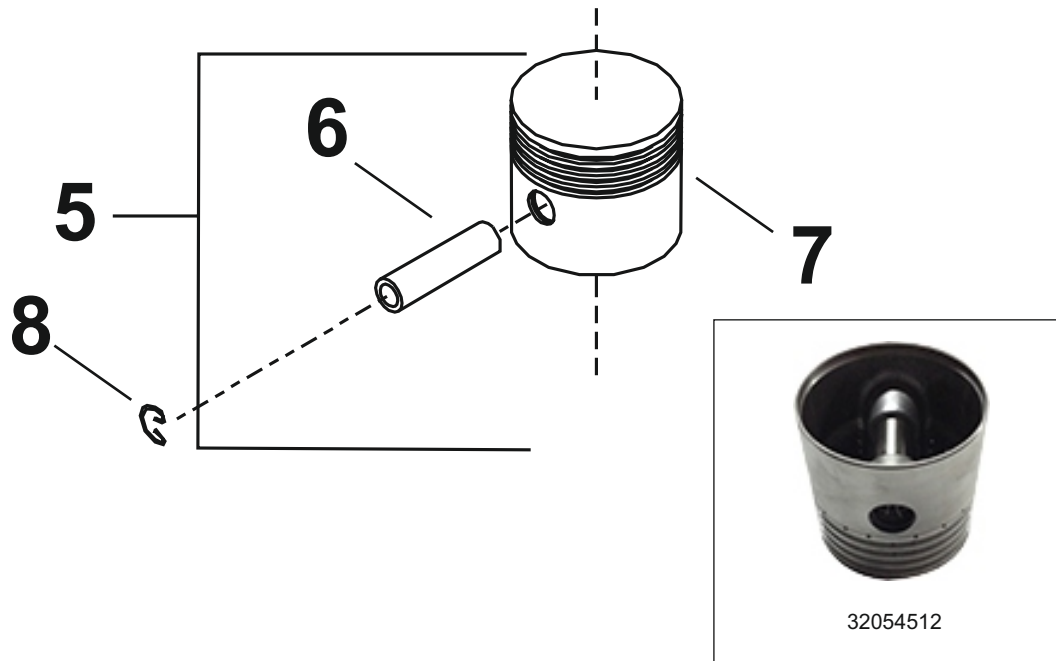

32054512 - ASSEMBLY PISTON / PIN 5/12"

No.	Description	Ref Part No.	QTY
6-5	Assembly Piston/Pin 5/12"	32054512	-
6-6	- Pin, Piston	30288427	1
6-7	- Piston - 5-1/2"	NSS	1
6-8	- Ring, Lock	30288450	2